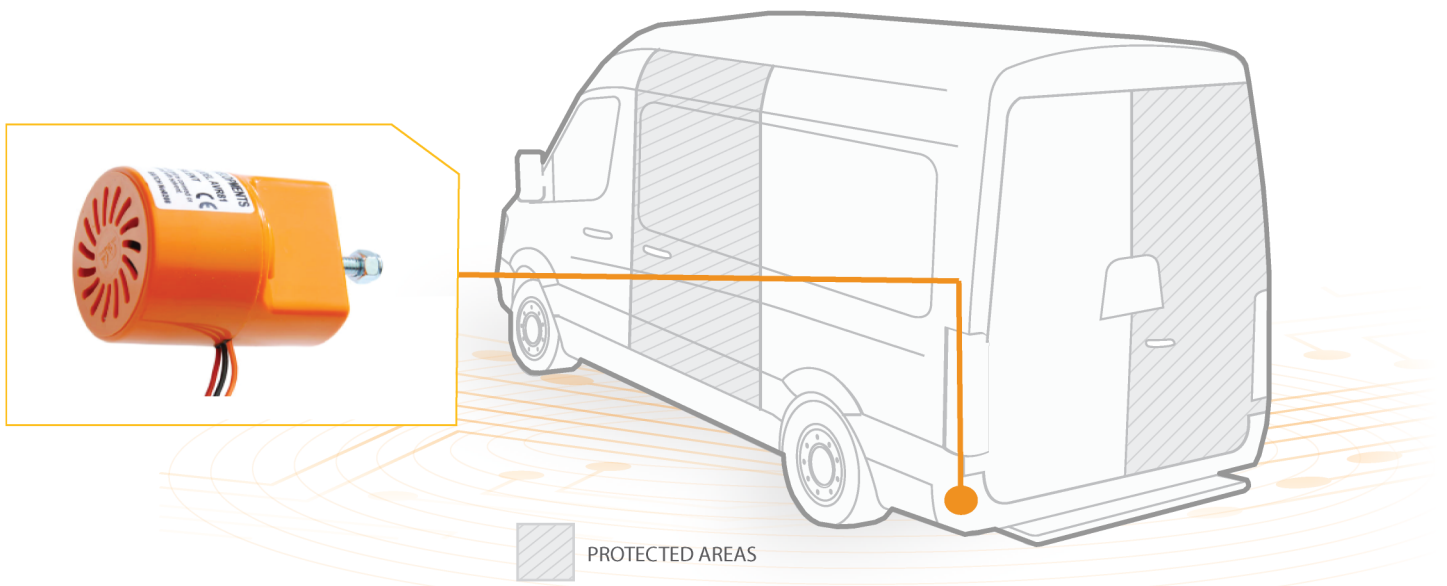

Vehicle Technology.

Night Silent Reversing Camera

NIGHT SILENT REVERSING CAMERA

With a single bolt fixing, our 12\24V DC night silent reversing alarm wires directly into the reverse feed of a van or commercial vehicle. An audible bleep warns pedestrians when the vehicle is reversing and manoeuvring. The warning bleep is repeated on a continual loop whilst the vehicle remains in reverse.

Auto-trigger mute is activated once the vehicle side lights are switched on. The alarm is fully weatherproof and pressure washable, with a rating of IP67.

FEATURES

- Single bolt fixing
- CE&EMC marked
- Heavy duty design
- Pressure washable-IP67
- M.I.R.A Tested